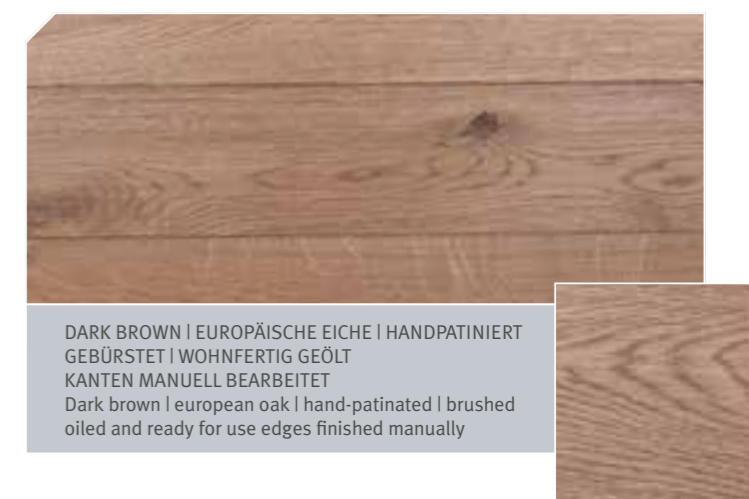

DARK BROWN | EUROPÄISCHE EICHE | HANDPATINIERT
GEBÜRSTET | WOHNFERTIG GEÖLT
KANTEN MANUELL BEARBEITET
Dark brown | european oak | hand-patinated | brushed
oiled and ready for use edges finished manually