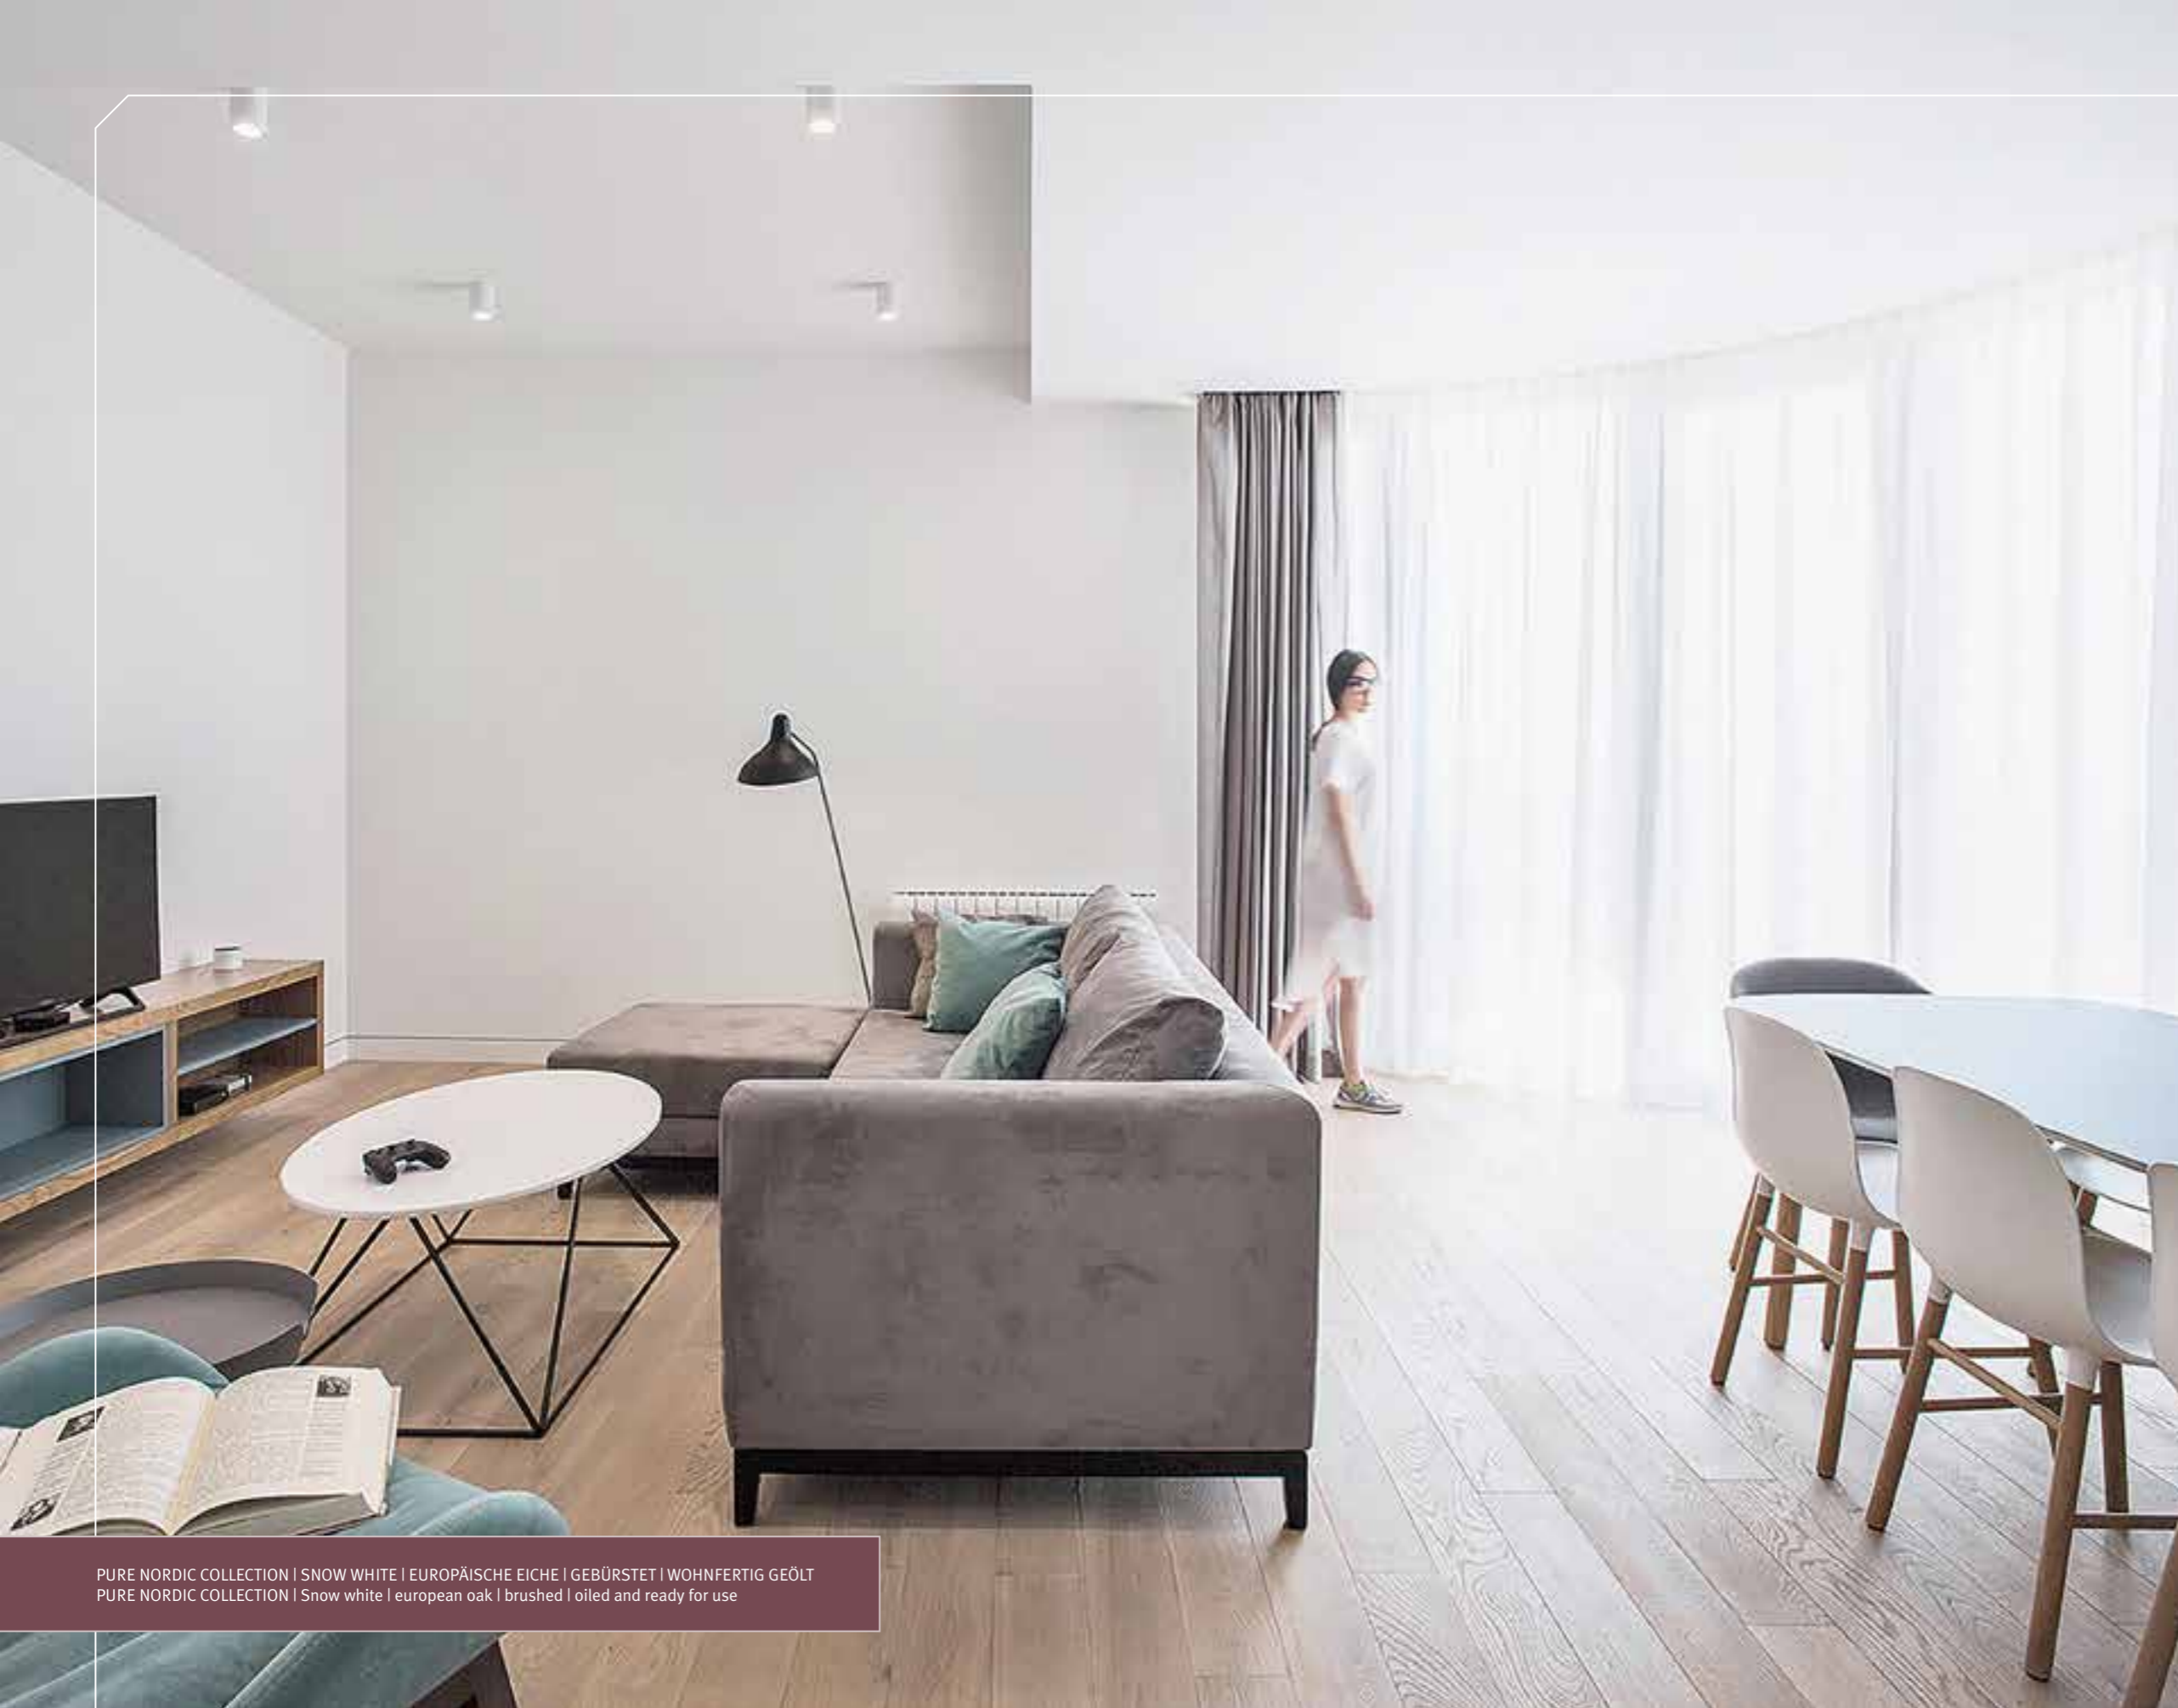

PURE NORDIC COLLECTION | SNOW WHITE | EUROPÄISCHE EICHE | GEBÜRSTET | WOHNFERTIG GEÖLT
PURE NORDIC COLLECTION | Snow white | european oak | brushed | oiled and ready for use

PURE NORDIC COLLECTION

HELL. FRISCH. NATÜRLICH.

Viel Licht, ein erfrischendes Farbkonzept und helles, freundliches Interieur. Der nordische Look fasziniert durch seine herrlich sympathische, ungezwungene Natürlichkeit. Holen Sie sich dieses Lebensgefühl ins Haus!

LIGHT. FRESH. NATURAL.

Lots of light, a refreshing colour concept and a bright, friendly interior. The Nordic look fascinates with its wonderfully friendly and easy naturalness. Bring this lifestyle into your home!